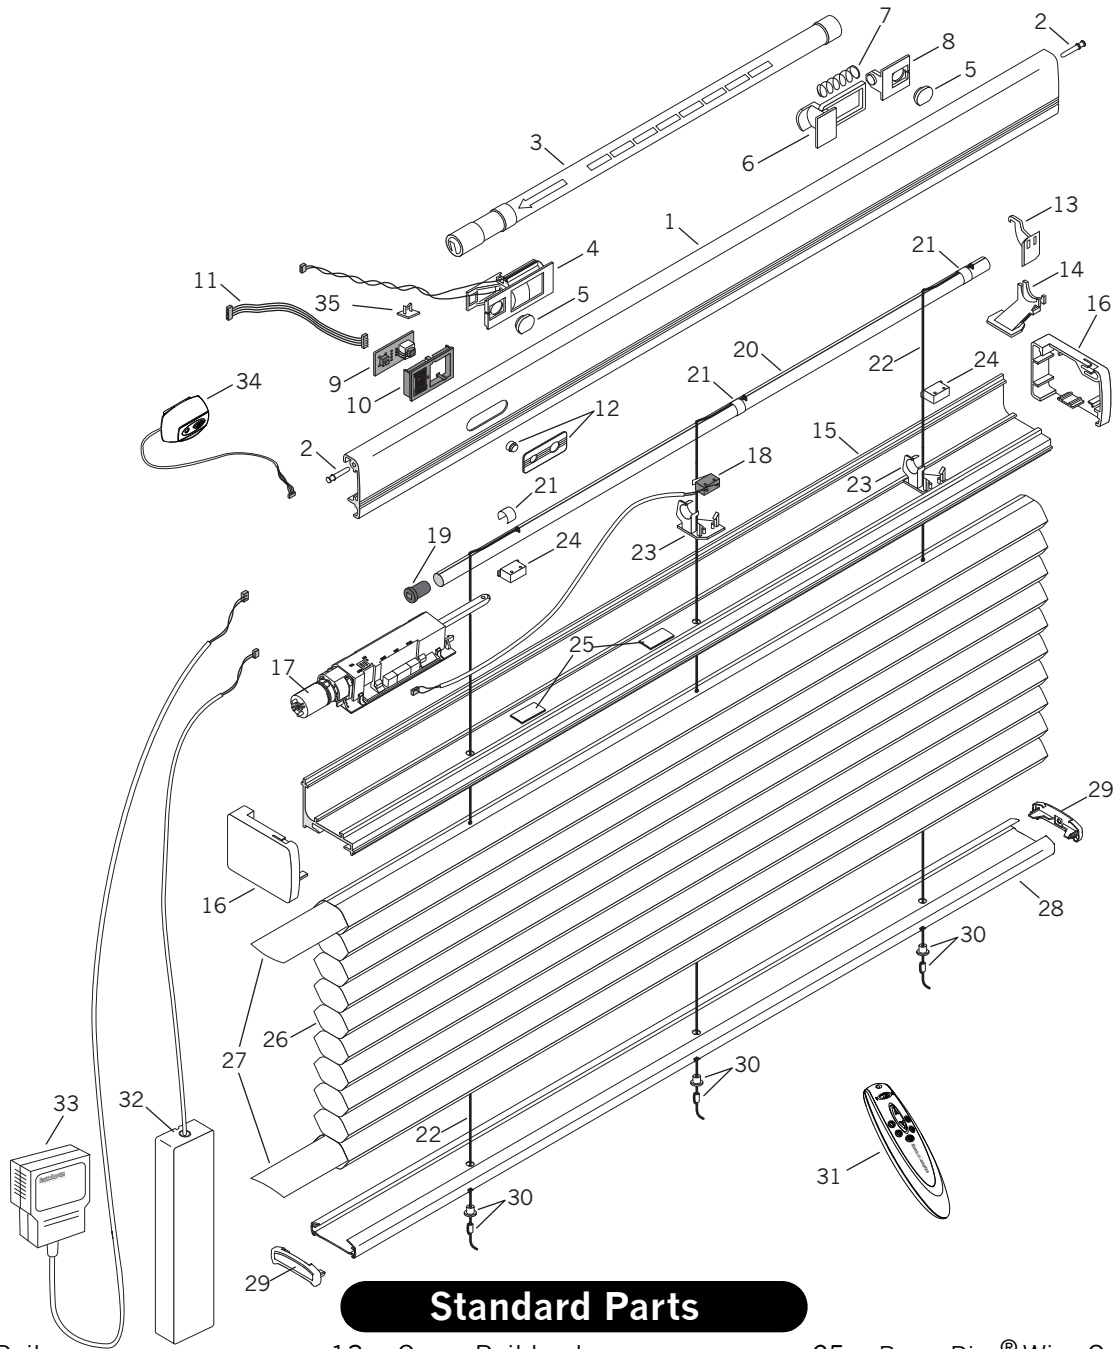

Duette® PowerRise® with Platinum™ Technology

Standard Parts

- | | | |
|--------------------------------|----------------------------------|---------------------------------------|
| 1. Cover Rail | 13. Cover Rail Lock | 25. PowerRise® Wire Cover |
| 2. Cover Rail Hinge Pin | 14. Cover Rail Support Bracket | 26. Fabric |
| 3. AA Battery Wand | 15. Headrail | 27. Filler Strip |
| 4. Battery Bracket Assembly | 16. Headrail End Cap Motor Side | 28. Bottom Rail |
| 5. Spring Holder Pivot Lock | 17. Motor Housing Assembly | 29. Bottom Rail End Cap |
| 6. Battery Tubing Holder | 18. Limit Switch Cable Assembly | 30. Pocket & Ferrule |
| 7. Battery Spring | 19. Shaft Adaptor | 31. IR/RF Remote Transmitter |
| 8. Battery Spring Holder | 20. One Groove Shaft | 32. Satellite Battery Pack with Cable |
| 9. IR/RF Receiver | 21. Cord Clip | 33. AC Transformer with Cable |
| 10. Manual Switch Housing | 22. Cord | 34. IR/RF Satellite Eye with Cable |
| 11. Internal IR/RF Cable | 23. Limit Switch Shaft Support | 35. Wire Saddle |
| 12. Manual Switch Button/Cover | 24. Universal Plastic Cord Guard | |