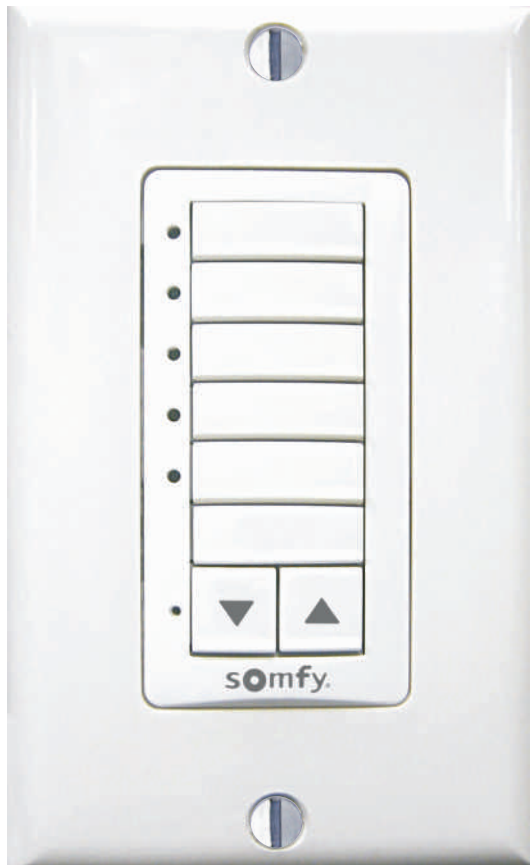

The DecoFlex WireFree™ RTS battery powered wall switch features Radio Technology Somfy® (RTS) and may be personalized for intuitive control of window coverings. It is available fully assembled in one and five channel button versions or may be easily converted to a two, three or four channel button switch. Choose from three colors – white, ivory or black – to match any décor. The switch is designed to compliment the full range of Somfy RTS handheld transmitters, timers and interfaces. Whether the application calls for shades, blinds, draperies, rolling shutters, awnings or other window coverings, DecoFlex WireFree™ RTS is the solution for reliable control of window coverings powered by Somfy.

Included with each switch are a wall mounting bracket, blank channel button(s), temporary stick on channel button labels (available names on the opposite page), and wall plate. *optional screw-less wall plates, as shown on cover, available through your local home improvement retailer.

5 Channel Button Versions

ACTUAL SIZE
Part #1810813 (WHITE)