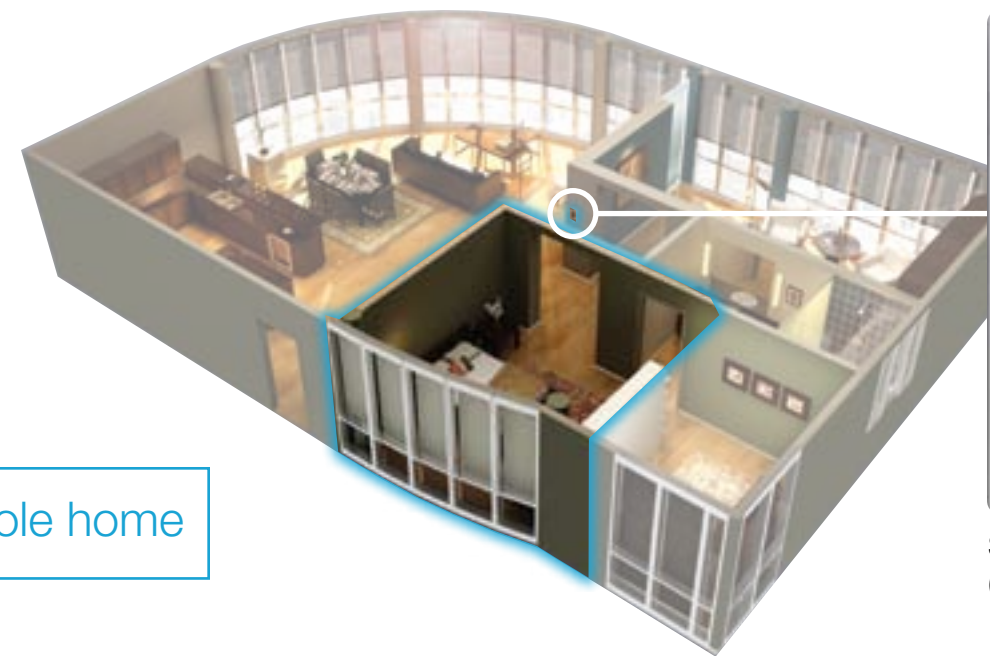

Sivoia® QS Wireless is a scalable shading system.

At the simplest level, control shades in a single room. Conveniently raise and lower shades for the right light in a space, and to reveal the view.

For the ultimate in convenience and to fully realize the power of a precision controlled shading system, control all the shades in your home from a centralized location.