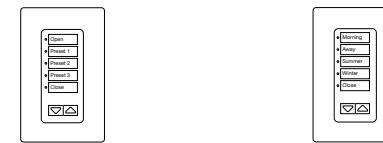

Sivoia® QS Wireless product line

Sivoia QS Wireless control components

The versatility of Sivoia QS Wireless lets you customize control to best suit your lifestyle.

Choose a Pico™ control — supplement with scene control keypads. Hidden devices such as the main repeater or A/V interface expand the system for multi-room control and touch-screen control of your wireless shades.

Pico control

Handheld, single or dual tabletop, wall-mount

Single room keypad

Scene control keypad (Available Summer 2009)

Main repeater and auxiliary repeaters (Available Summer 2009)

A/V Interface

Connects to third party touch screens