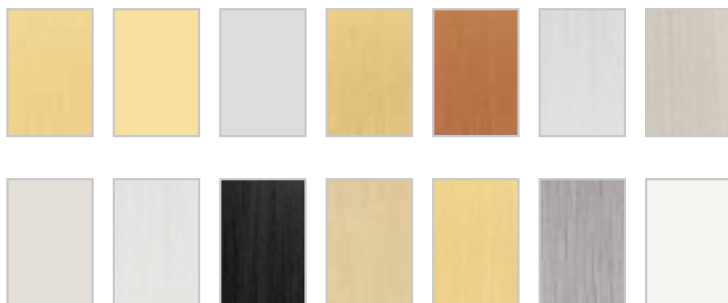

metal finishes