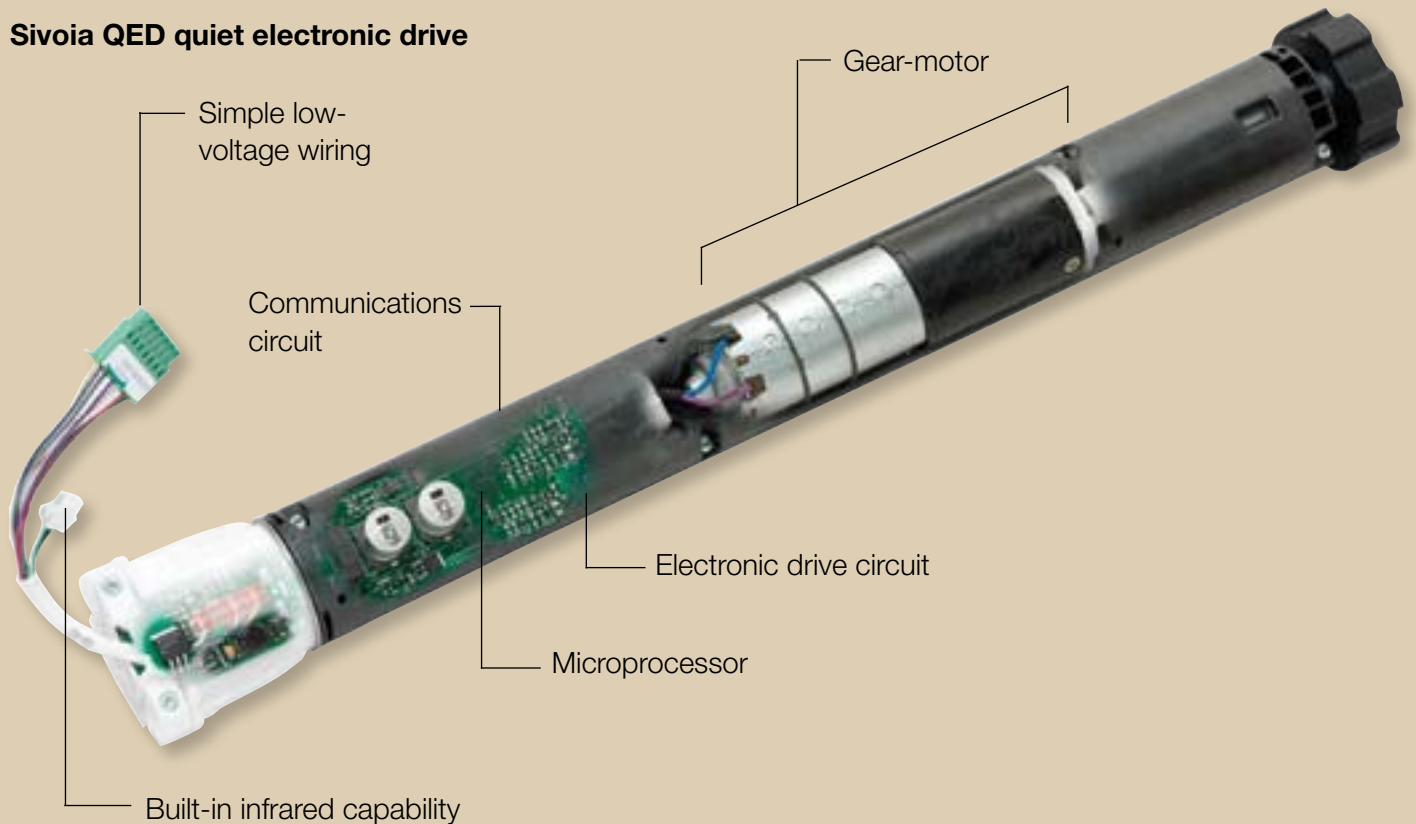

Sivoia QED quiet electronic drive