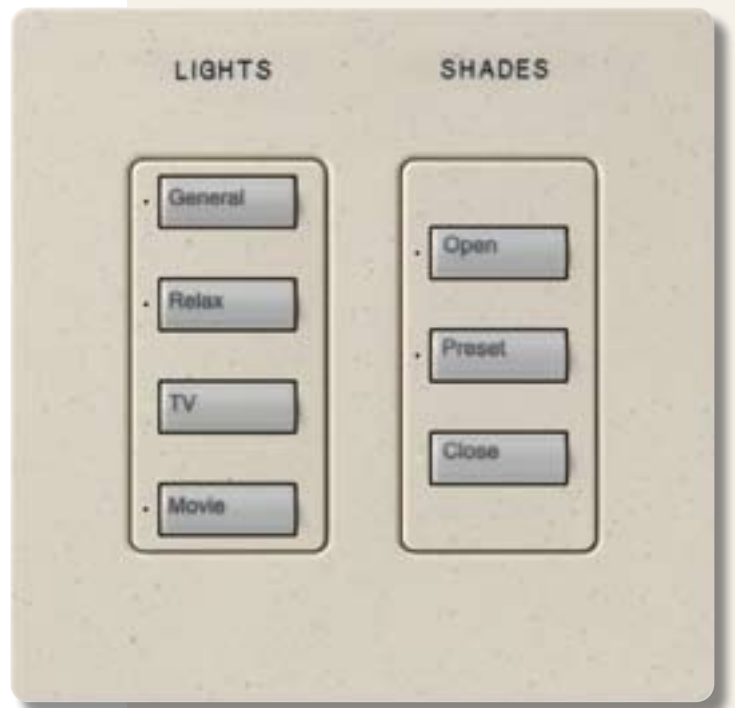

The same elegant keypads control both window coverings and lighting. Engraving ensures instant understanding, making it simple to adjust all the light in a room for any activity.

seeTouch™ control in Black shown actual size

the home theater | movie night

With the touch of a button, the room is transformed to a home theater.

Shades and lights work in unison to convert any room to the perfect space to watch a movie. Blackout shades lower, sealing out any light from the outside. The lights slowly dim to darkness while your guests find their seats.

The movie begins.

before

create the perfect light for movie magic

Lutron® lighting controls and shading solutions conveniently transform all the light in your home.

Create scenes to recall your favorite light and shade level for relaxing or watching a movie.

Sivoia QED™ can also control projector screens with quiet precision for the ultimate home theater experience.

seeTouch™ control in Stone shown actual size

It's the end of a long day. Settle into bed and get ready for a great night's sleep. Turn to the tabletop control at your bedside and press "Goodnight," closing the blackout drapes to ensure that morning doesn't come too early.