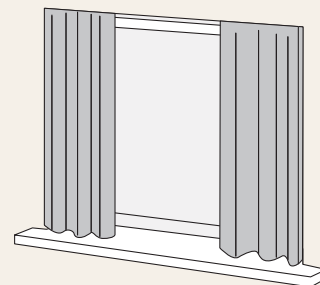

Drapery track systems

In addition to shades, the Sivoia QED line also includes drapery track systems for pinch-pleat and ripple fold drapery panels.

The Sivoia QED track system offers:

- All of the quiet, precise control of the Sivoia QED family
- Left-, right-, and center-draw drapery
- Single or dual drapery tracks available
- Straight and custom-curved tracks