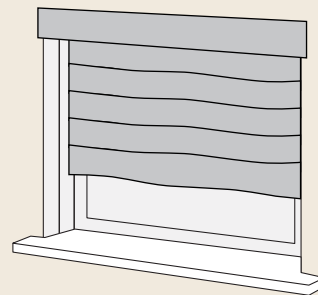

Drapery track systems

In addition to shades, the Sivoia QED line also includes drapery track systems for pinch-pleat and ripple fold drapery panels.

The Sivoia QED track system offers:

- All of the quiet, precise control of the Sivoia QED family
- Left-, right-, and center-draw drapery
- Single or dual drapery tracks available
- Straight and custom-curved tracks