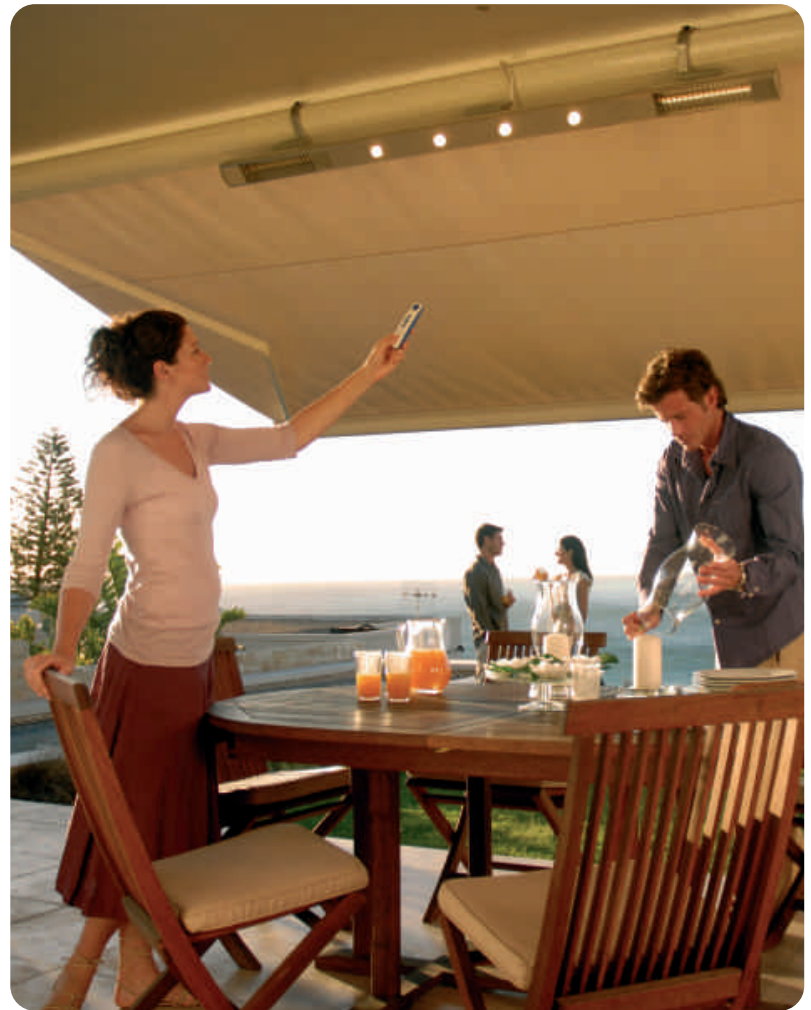

Combined with the performance of Somfy's AC, DC and battery powered RTS motors, the Telis Collection makes it possible to memorize a "favorite" position. Pressing the "MY" button on the transmitter will automatically send the awning, window covering, shutter, etc. to this position. For example, shades, shutters and blinds will align for a uniform look and awnings will lower to just the right distance to keep the sun's rays out of a home.

Telis RTS Patio

Ideal for decks and patios, the Telis RTS Patio is shock proof and water resistant. It is also available in a Soliris version so you can conveniently control your sun/wind sensors.

Telis RTS Pure