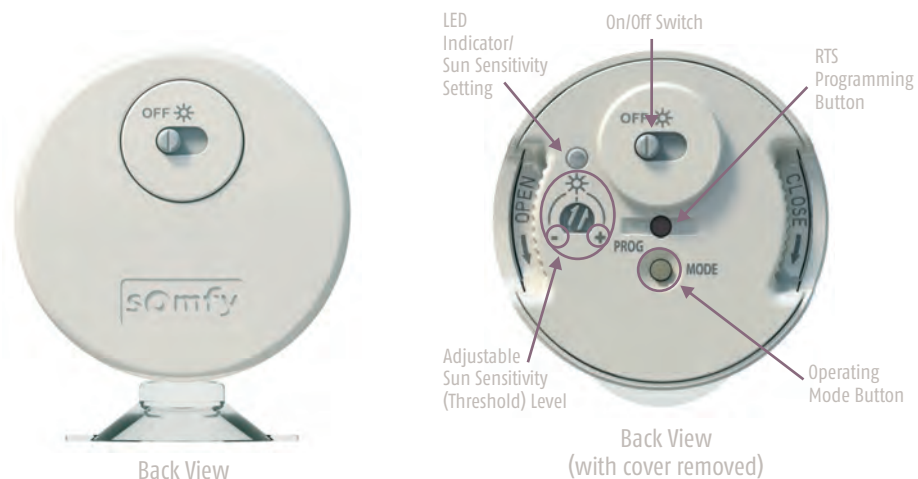

The latest additions to the Radio Technology Somfy® (RTS) accessory range use the intensity of the sun to provide automatic control of window coverings in the home.

Sunis Indoor WireFree™ RTS Sun Sensor

Part # 9013707