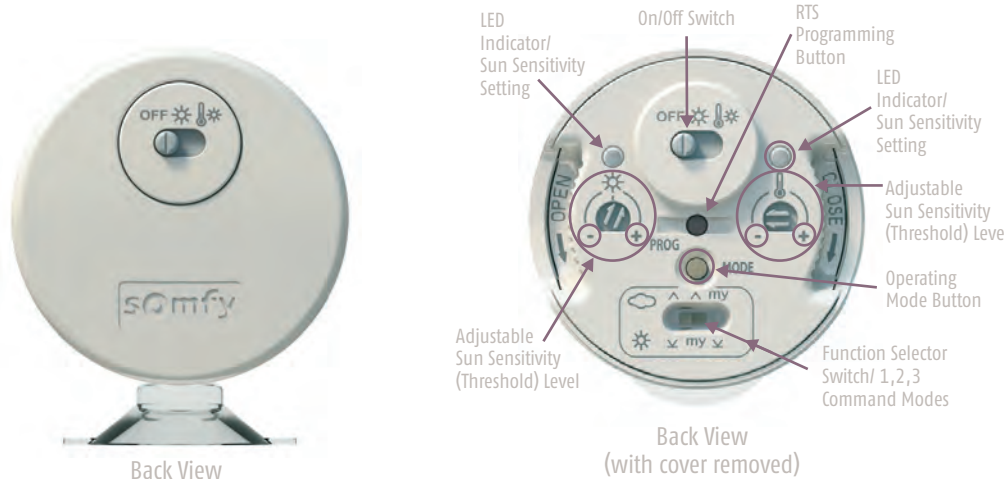

### Sunis Indoor WireFree™ RTS Sun Sensor

As sunlight levels decrease, the Sunis Indoor WireFree™ RTS light sensor automatically adjusts window coverings to the “up” or “my” position in accordance to the user’s programmed sunlight threshold settings.

### Sunis Indoor WireFree™ RTS Sun Sensor

As sunlight enters the room, the Sunis Indoor WireFree™ RTS light sensor automatically adjusts window coverings to the “down” or “my” position in accordance to the user’s programmed sunlight threshold settings.

Mounts directly to window glass

Mounts directly to window sill