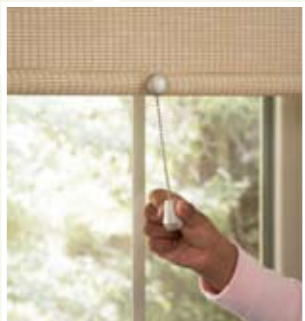

Nantucket® window shadings

Provenance®

woven wood shades*

Silhouette® window shadings

Skyline™ Gliding Window Panels

Vignette Modern Roman Shades

Cordless Lifting System

For enhanced safety, our spring-like clutch lifting system features a decorative pull in place of a traditional operating cord to raise and lower the shade. Available on:

Cordless Operation

Heritage® hardwood shutters
with cord-free operation

Designed With Safety In Mind

Vertiglide™

Hunter Douglas Vertiglide™ vertical pleat system is the ideal choice for side-to-side openings, sliding glass doors or as a room divider. No lift cords, chains, or wands make Vertiglide a natural choice for enhanced safety.