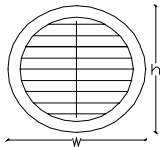

Circle
Frame Included in Rail
Z Frame only