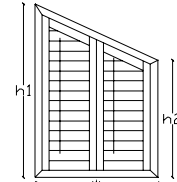

Right Quarter  
Round Sunburst  
With Frame

Right Quarter  
Round Sunburst  
Frame Included in Rail

Sunburst at Top  
Divider Strip  
Frame Included in Sunburst Rail  
Z Frame only

Sunburst Panel  
With Frame

Sunburst at Top  
Divider Strip

Quarter Sunburst Panel  
With Frame

Sunburst at Top  
T Post

SPECIALTY SHAPE

Arch Shutter  
Tilt Rod in Middle

Left Rake  
Tilt Rod in Middle

Right Rake  
Tilt Rod in Middle

Arch Shutter  
Offset Tilt Rod

Left Rake  
Offset Tilt Rod

Right Rake  
Offset Tilt Rod

Sunburst With  
Horizontal Louvers  
No Frame

Sunburst With  
Horizontal Louvers  
Frame Included in Rail  
Z Frame only

Sunburst With  
Horizontal Louvers  
With Frame

Circle  
No Frame

Octagon  
No Frame

Hexagon  
No Frame

Hexagon  
Straight Side  
No Frame

Circle  
Frame Included in Rail  
Z Frame only

Octagon  
Frame Included in Rail  
Z Frame only

Hexagon  
Straight Top  
Frame Included in Rail  
Z Frame only