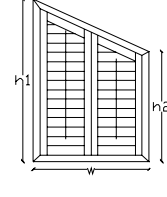

Sunburst at Top  
Divider Strip

Quarter Sunburst Panel  
With Frame

Sunburst at Top  
T Post

SPECIALTY SHAPE

Arch Shutter  
Tilt Rod in Middle

Left Rake  
Tilt Rod in Middle

Right Rake  
Tilt Rod in Middle

Arch Shutter  
Offset Tilt Rod

Left Rake  
Offset Tilt Rod

Right Rake  
Offset Tilt Rod

Sunburst With  
Horizontal Louvers  
No Frame

Sunburst With  
Horizontal Louvers  
Frame Included in Rail  
Z Frame only

Sunburst With  
Horizontal Louvers  
With Frame

Circle  
No Frame

Octagon  
No Frame

Hexagon  
No Frame

Hexagon  
Straight Side  
No Frame

Circle  
Frame Included in Rail  
Z Frame only

Octagon  
Frame Included in Rail  
Z Frame only

Hexagon  
Straight Top  
Frame Included in Rail  
Z Frame only