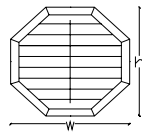

Octagon
Frame Included in Rail
Z Frame only