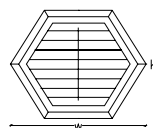

Hexagon
Straight Top
With Frame