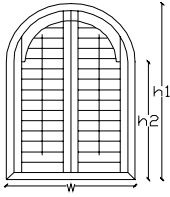

Right Quarter  
Round Sunburst  
With Frame

Right Quarter  
Round Sunburst  
Frame Included in Rail

Sunburst at Top  
Divider Strip  
Frame Included in Sunburst Rail  
Z Frame only

Sunburst Panel  
With Frame

Sunburst at Top  
Divider Strip

Quarter Sunburst Panel  
With Frame

Sunburst at Top  
T Post

SPECIALTY SHAPE

Arch Shutter  
Tilt Rod in Middle

Left Rake  
Tilt Rod in Middle

Right Rake  
Tilt Rod in Middle

Arch Shutter  
Offset Tilt Rod

Left Rake  
Offset Tilt Rod

Right Rake  
Offset Tilt Rod

Sunburst With  
Horizontal Louvers  
No Frame

Sunburst With  
Horizontal Louvers  
Frame Included in Rail  
Z Frame only

Sunburst With  
Horizontal Louvers  
With Frame

Circle  
No Frame

Octagon  
No Frame

Hexagon  
No Frame

Hexagon  
Straight Side  
No Frame

Circle  
Frame Included in Rail  
Z Frame only

Octagon  
Frame Included in Rail  
Z Frame only

Hexagon  
Straight Top  
Frame Included in Rail  
Z Frame only