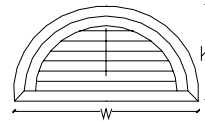

Sunburst at Top  
Divider Strip

Quarter Sunburst Panel  
With Frame

Sunburst at Top  
T Post

SPECIALTY SHAPE

Arch Shutter  
Tilt Rod in Middle

Left Rake  
Tilt Rod in Middle

Right Rake  
Tilt Rod in Middle

Arch Shutter  
Offset Tilt Rod

Left Rake  
Offset Tilt Rod

Right Rake  
Offset Tilt Rod

Sunburst With  
Horizontal Louvers  
No Frame

Sunburst With  
Horizontal Louvers  
Frame Included in Rail  
Z Frame only

Sunburst With  
Horizontal Louvers  
With Frame

Circle  
No Frame

Octagon  
No Frame

Hexagon  
No Frame

Hexagon  
Straight Side  
No Frame

Circle  
Frame Included in Rail  
Z Frame only

Octagon  
Frame Included in Rail  
Z Frame only

Hexagon  
Straight Top  
Frame Included in Rail  
Z Frame only