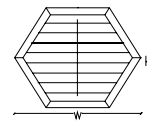

Hexagon
Straight Top
Frame Included in Rail
Z Frame only