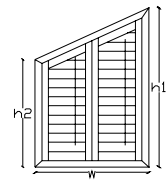

Sunburst at Top  
Divider Strip

Quarter Sunburst Panel  
With Frame

Sunburst at Top  
T Post

SPECIALTY SHAPE

Arch Shutter  
Tilt Rod in Middle

Left Rake  
Tilt Rod in Middle

Right Rake  
Tilt Rod in Middle

Arch Shutter  
Offset Tilt Rod

Left Rake  
Offset Tilt Rod

Right Rake  
Offset Tilt Rod

Sunburst With  
Horizontal Louvers  
No Frame

Sunburst With  
Horizontal Louvers  
Frame Included in Rail  
Z Frame only

Sunburst With  
Horizontal Louvers  
With Frame

Circle  
No Frame

Octagon  
No Frame

Hexagon  
No Frame

Hexagon  
Straight Side  
No Frame

Circle  
Frame Included in Rail  
Z Frame only

Octagon  
Frame Included in Rail  
Z Frame only

Hexagon  
Straight Top  
Frame Included in Rail  
Z Frame only