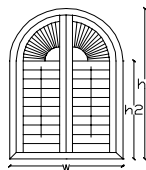

Circle Sunburst  
Frame Included in Rail  
Z Frame only

Circle Sunburst  
With Frame

Left Quarter  
Round Sunburst  
No Frame

Right Quarter  
Round Sunburst  
No Frame

Left Quarter  
Round Sunburst  
With Frame

Right Quarter  
Round Sunburst  
With Frame

Right Quarter  
Round Sunburst  
Frame Included in Rail

Sunburst at Top  
Divider Strip  
Frame Included in Sunburst Rail  
Z Frame only

Sunburst Panel  
With Frame

Sunburst at Top  
Divider Strip

Quarter Sunburst Panel  
With Frame

Sunburst at Top  
T Post

SPECIALTY SHAPE

Arch Shutter  
Tilt Rod in Middle

Left Rake  
Tilt Rod in Middle

Right Rake  
Tilt Rod in Middle

Arch Shutter  
Offset Tilt Rod

Left Rake  
Offset Tilt Rod

Right Rake  
Offset Tilt Rod

Sunburst With  
Horizontal Louvers  
No Frame

Sunburst With  
Horizontal Louvers  
Frame Included in Rail  
Z Frame only

Sunburst With  
Horizontal Louvers  
With Frame