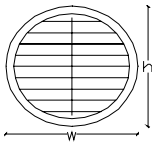

Sunburst at Top  
Divider Strip

Quarter Sunburst Panel  
With Frame

Sunburst at Top  
T Post

SPECIALTY SHAPE

Arch Shutter  
Tilt Rod in Middle

Left Rake  
Tilt Rod in Middle

Right Rake  
Tilt Rod in Middle

Arch Shutter  
Offset Tilt Rod

Left Rake  
Offset Tilt Rod

Right Rake  
Offset Tilt Rod

Sunburst With  
Horizontal Louvers  
No Frame

Sunburst With  
Horizontal Louvers  
Frame Included in Rail  
Z Frame only

Sunburst With  
Horizontal Louvers  
With Frame

Circle  
No Frame

Octagon  
No Frame

Hexagon  
No Frame

Hexagon  
Straight Side  
No Frame

Circle  
Frame Included in Rail  
Z Frame only

Octagon  
Frame Included in Rail  
Z Frame only

Hexagon  
Straight Top  
Frame Included in Rail  
Z Frame only

Hexagon  
Straight Side  
Frame Included in Rail  
Z Frame only

Circle  
With Frame

Octagon  
With Frame

Hexagon  
Straight Top  
With Frame

Hexagon  
Straight Side  
With Frame