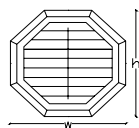

Octagon
With Frame