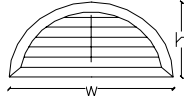

Sunburst at Top  
Divider Strip

Quarter Sunburst Panel  
With Frame

Sunburst at Top  
T Post

SPECIALTY SHAPE

Arch Shutter  
Tilt Rod in Middle

Left Rake  
Tilt Rod in Middle

Right Rake  
Tilt Rod in Middle

Arch Shutter  
Offset Tilt Rod

Left Rake  
Offset Tilt Rod

Right Rake  
Offset Tilt Rod

Sunburst With  
Horizontal Louvers  
No Frame

Sunburst With  
Horizontal Louvers  
Frame Included in Rail  
Z Frame only

Sunburst With  
Horizontal Louvers  
With Frame

Circle  
No Frame

Octagon  
No Frame

Hexagon  
No Frame

Hexagon  
Straight Side  
No Frame

Circle  
Frame Included in Rail  
Z Frame only

Octagon  
Frame Included in Rail  
Z Frame only

Hexagon  
Straight Top  
Frame Included in Rail  
Z Frame only