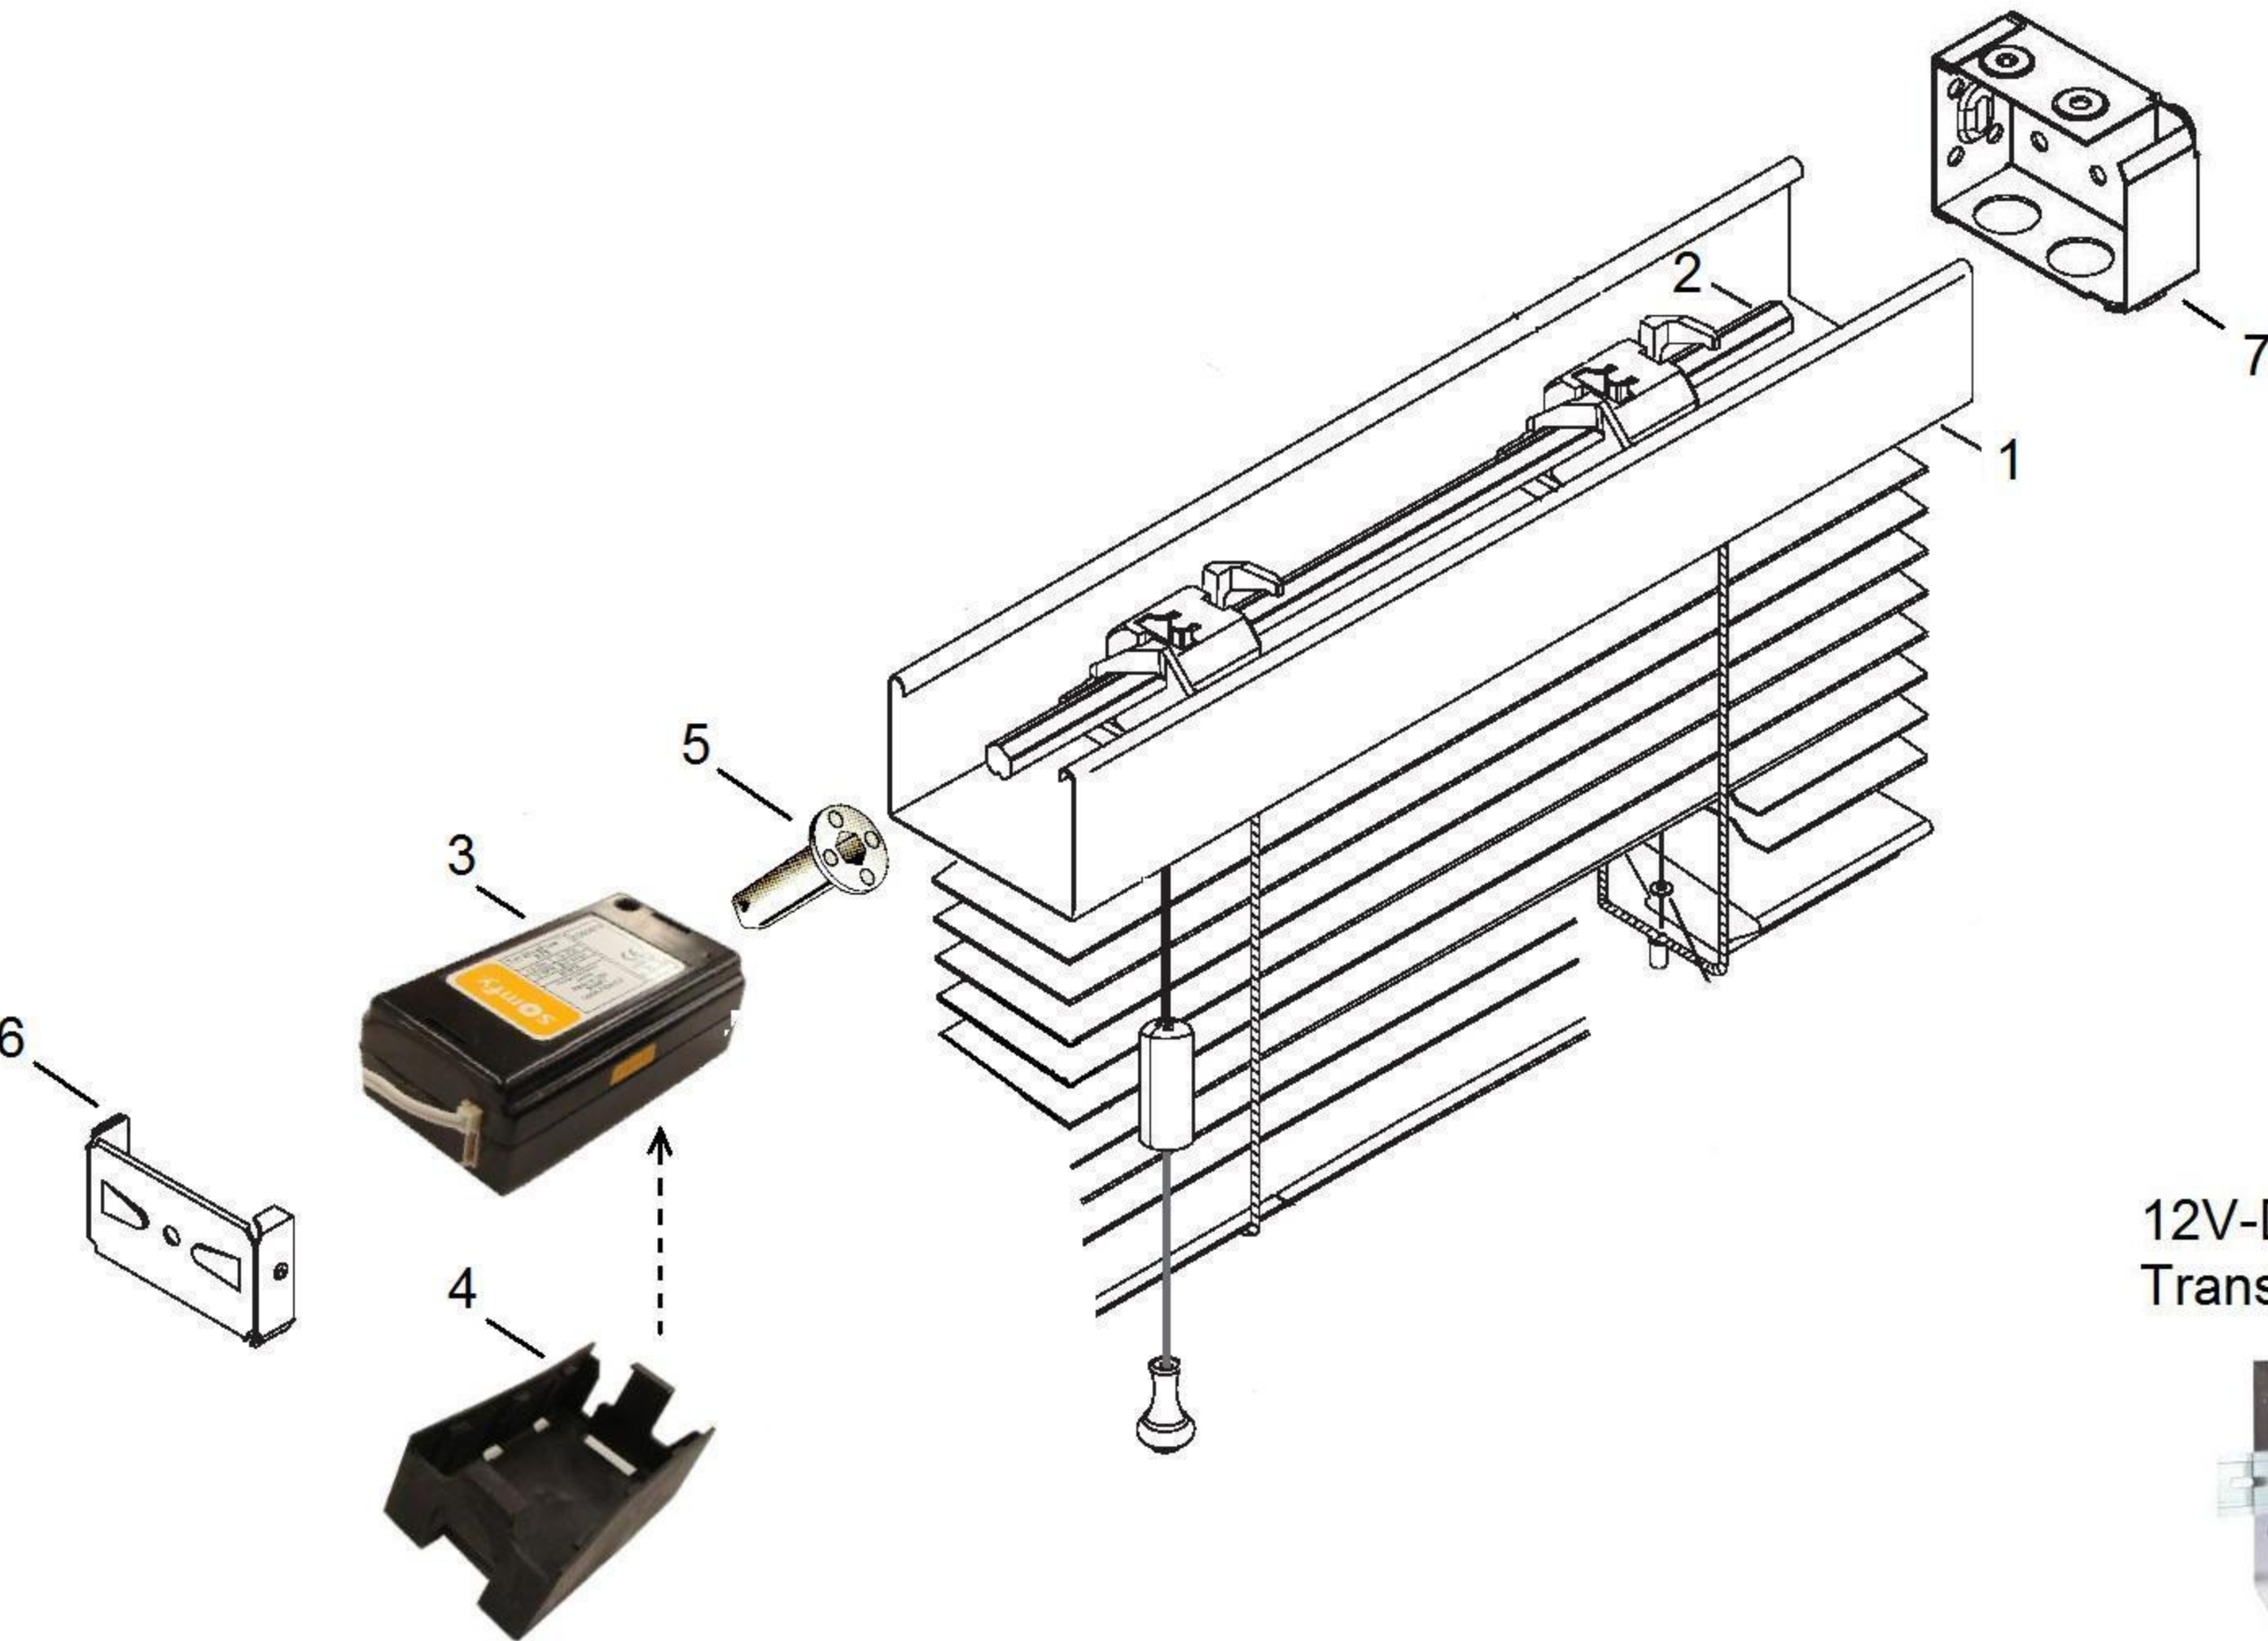

## Standard Parts

1. Blind Headrail
2. Tilt Rod
3. Tilt Motor
4. Headrail Motor Adapter
5. Tilt Rod Shaft Adapter
6. Headrail Endcap
7. Blind Mounting Bracket

## Tilt Rod Shaft Adapters

-  1/4" x 1/4" Std with Motor
-  4mm Square Adapter #9014540
-  5.6mm Hexagonal Adapter #9014535
-  D Rod Adapter #9014536

## Headrail Motor Adapter

Headrail Size	Part #
2-1/4"w x 1-1/2"h	9014528
2-1/4"w x 2"h	9014529
2-1/2"w x 2-3/8"h	9014530

## Power Options

12V-DC Din Rail Transformer

12V-DC Plug-In Wall Transformer

Battery Wand