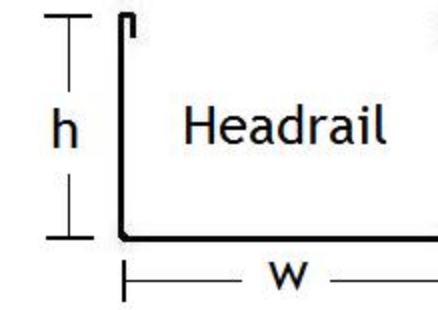

## Standard Parts

1. Blind Headrail
2. Tilt Rod
3. Tilt Motor
4. Headrail Motor Adapter
5. Tilt Rod Shaft Adapter
6. Headrail Endcap
7. Blind Mounting Bracket

## Headrail Motor Adapter

Headrail Size	Part #
2-1/4"w x 1-1/2"h	9014528
2-1/4"w x 2"h	9014529
2-1/2"w x 2-3/8"h	9014530